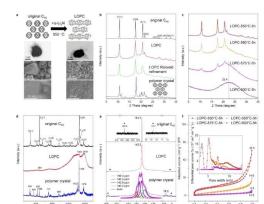

[Read more](#)

IBS News and Events

IBS The Scientist Who Chases After the First Rising Star at Dawn

In June 2022, the Institute for Basic Science (IBS) launched a new Pioneer Research Center (PRC) in the earth science field The Pioneer Research Center for Climate and Earth Science. The new PRC was established alongside its first research group, the 'Planetary Atmospheres Group'. Dr. LEE Yeon Joo (age 39), a researcher from the German Aerospace Center (DLR), was appointed as the CI (Chief Investigator) of this new Group.

[Read more](#)

Discovery of a new form of carbon called Long-range Ordered Porous Carbon (LOPC)

Recently, a team of researchers from the Center for Multidimensional Carbon Materials within the Institute for Basic Science (IBS), South Korea led by Director Rodney RUOFF and his colleagues at the University of Science and Technology of China led by Professor Yanwu ZHU, reported a discovery of a new form of carbon.